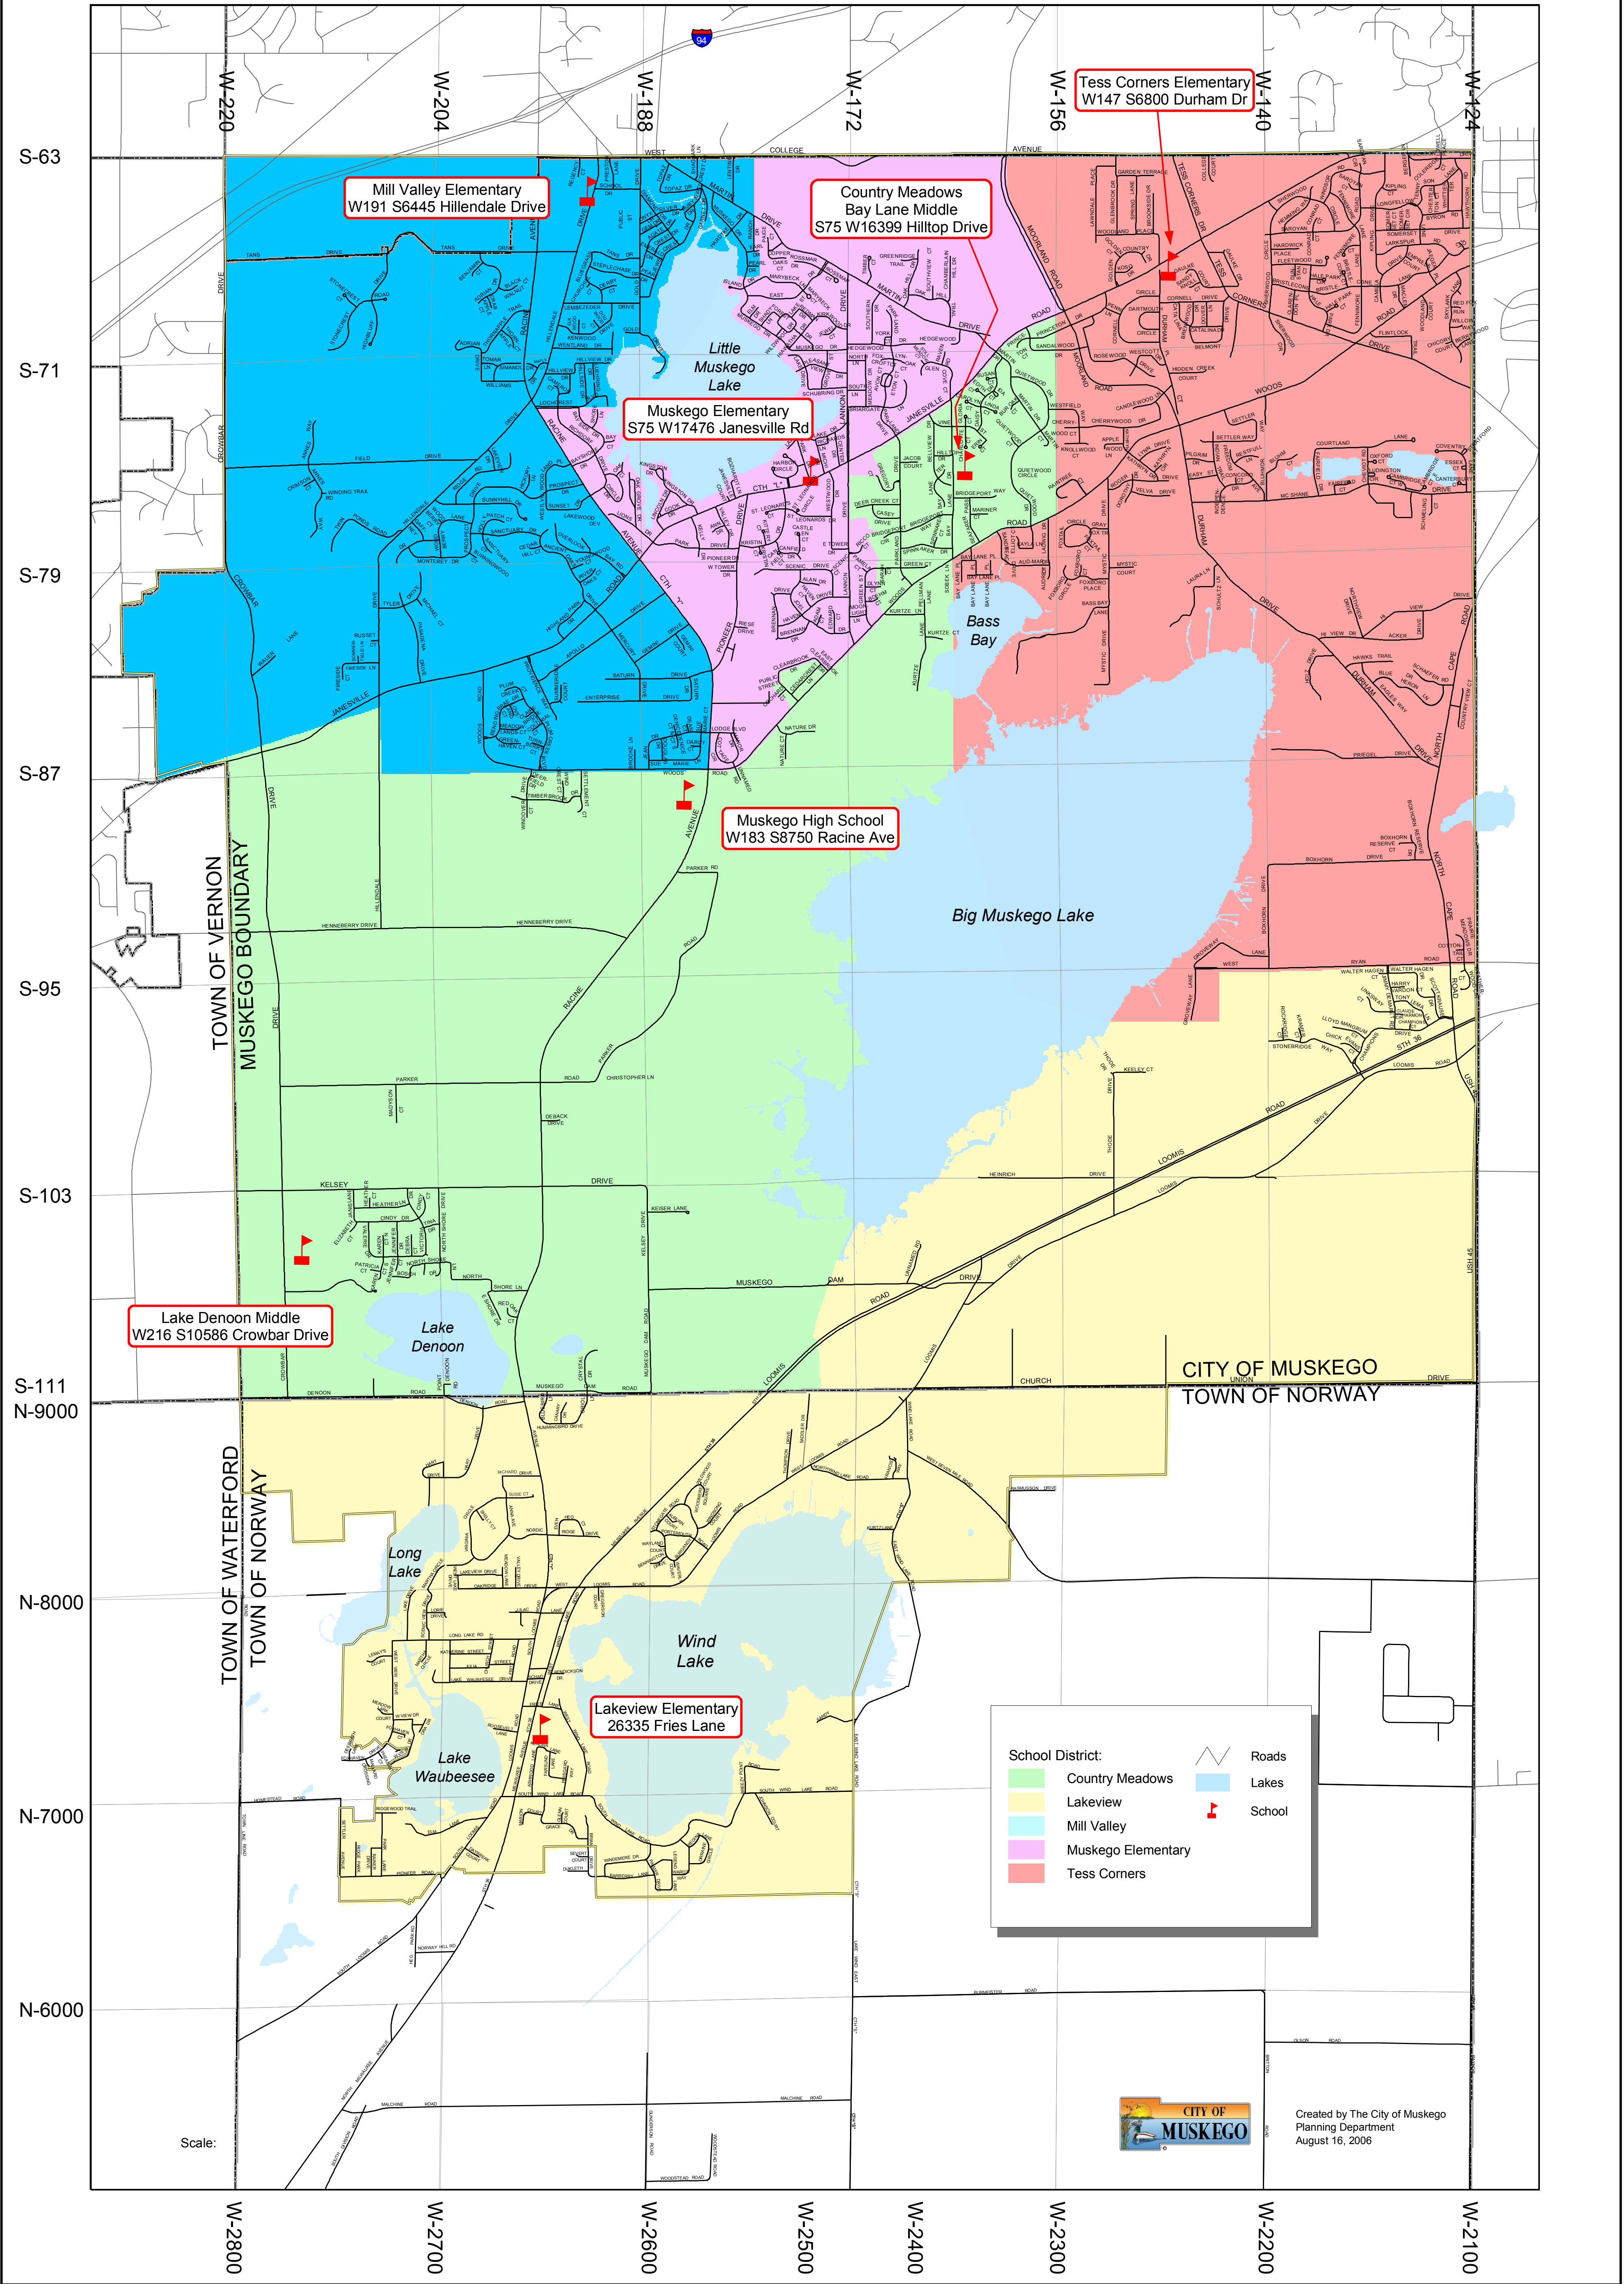

# Muskego-Norway School District

## Waukesha County, Wisconsin

|                  |                    |   |        |
|------------------|--------------------|---|--------|
| School District: |                    | ⚡ | Roads  |
| Green            | Country Meadows    | 🟦 | Lakes  |
| Yellow           | Lakeview           | 🚩 | School |
| Blue             | Mill Valley        |   |        |
| Purple           | Muskego Elementary |   |        |
| Red              | Tess Corners       |   |        |

Created by The City of Muskego  
 Planning Department  
 August 16, 2006

Scale: